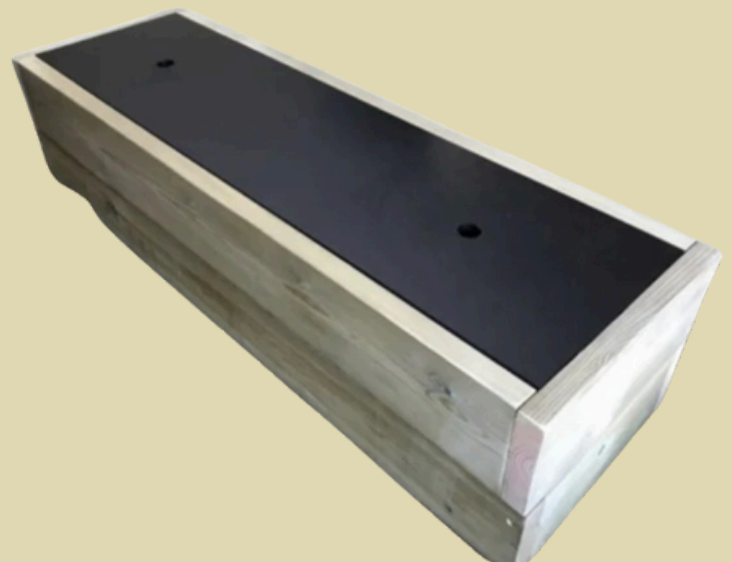

Storage Bench With Chalkboard Lid

Including VAT - € 519.66

SKU: LPN030

The Storage Bench with Chalkboard Lid is a multifunctional addition to any play or learning space, combining seating, storage, and creativity in one compact design. The chalkboard lid provides an interactive surface for drawing, writing, and learning activities, while the bench offers practical seating and organised storage. This space-saving solution encourages organisation and imaginative play.

Dimensions: L1200 x W400 x H300mm.