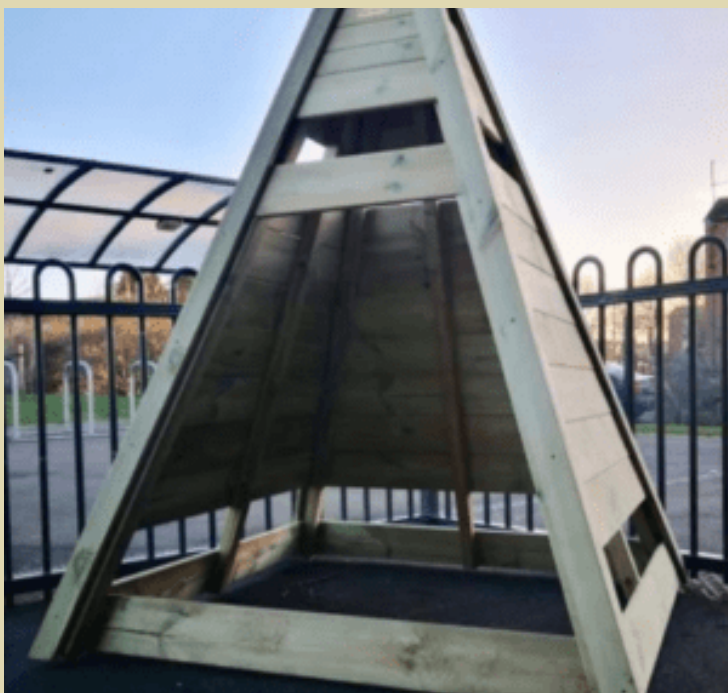

Deluxe Timber Teepee

Including VAT - €1,479.06

SKU: LPN222

Introducing the Deluxe Timber teepee, a robust and beautifully crafted addition designed to withstand the rigours of a commercial environment! Built to last, the Deluxe Timber teepee not only enhances the play area aesthetically but also fosters creativity, teamwork, and role-playing in a safe and inviting space for young learners. L1400 x D1400 x H2000mm.