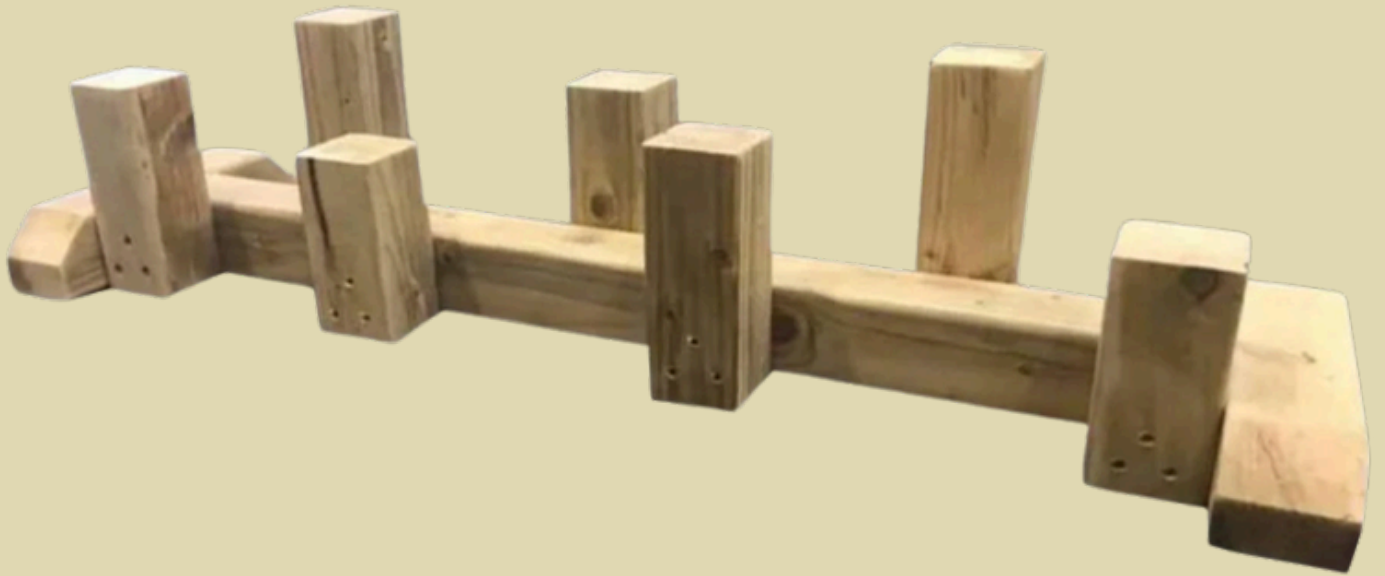

# **1.2M STEP UP BALANCE BEAM**

**€214.49**

including VAT - € 263.82

**This Step-Up Balance Beam with various height platforms as a dynamic addition to any play space. This innovative balance beam challenges children to enhance their coordination, balance, and confidence as they tackle different heights with each step.**

**Crafted with safety in mind and designed to promote physical development, this engaging structure encourages active play and helps children build strength and agility.**

**L1200 x D600 x H400mm.**

**SKU: LPN004**