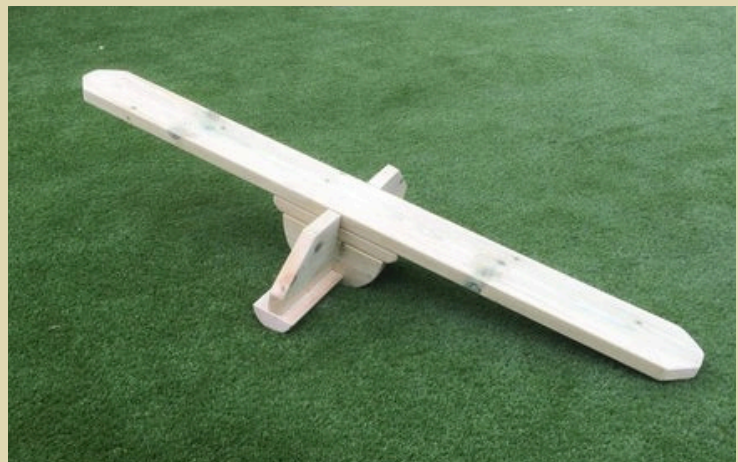

Balance Seesaw

Including VAT - €447.70

SKU: LPN059

Low-level balance seesaw designed to provide a stable, secure platform for developing balance and coordination. Its thoughtful construction builds confidence while encouraging cooperative, dynamic play in a safe environment. Size: L1200 × D450 × H200 mm.