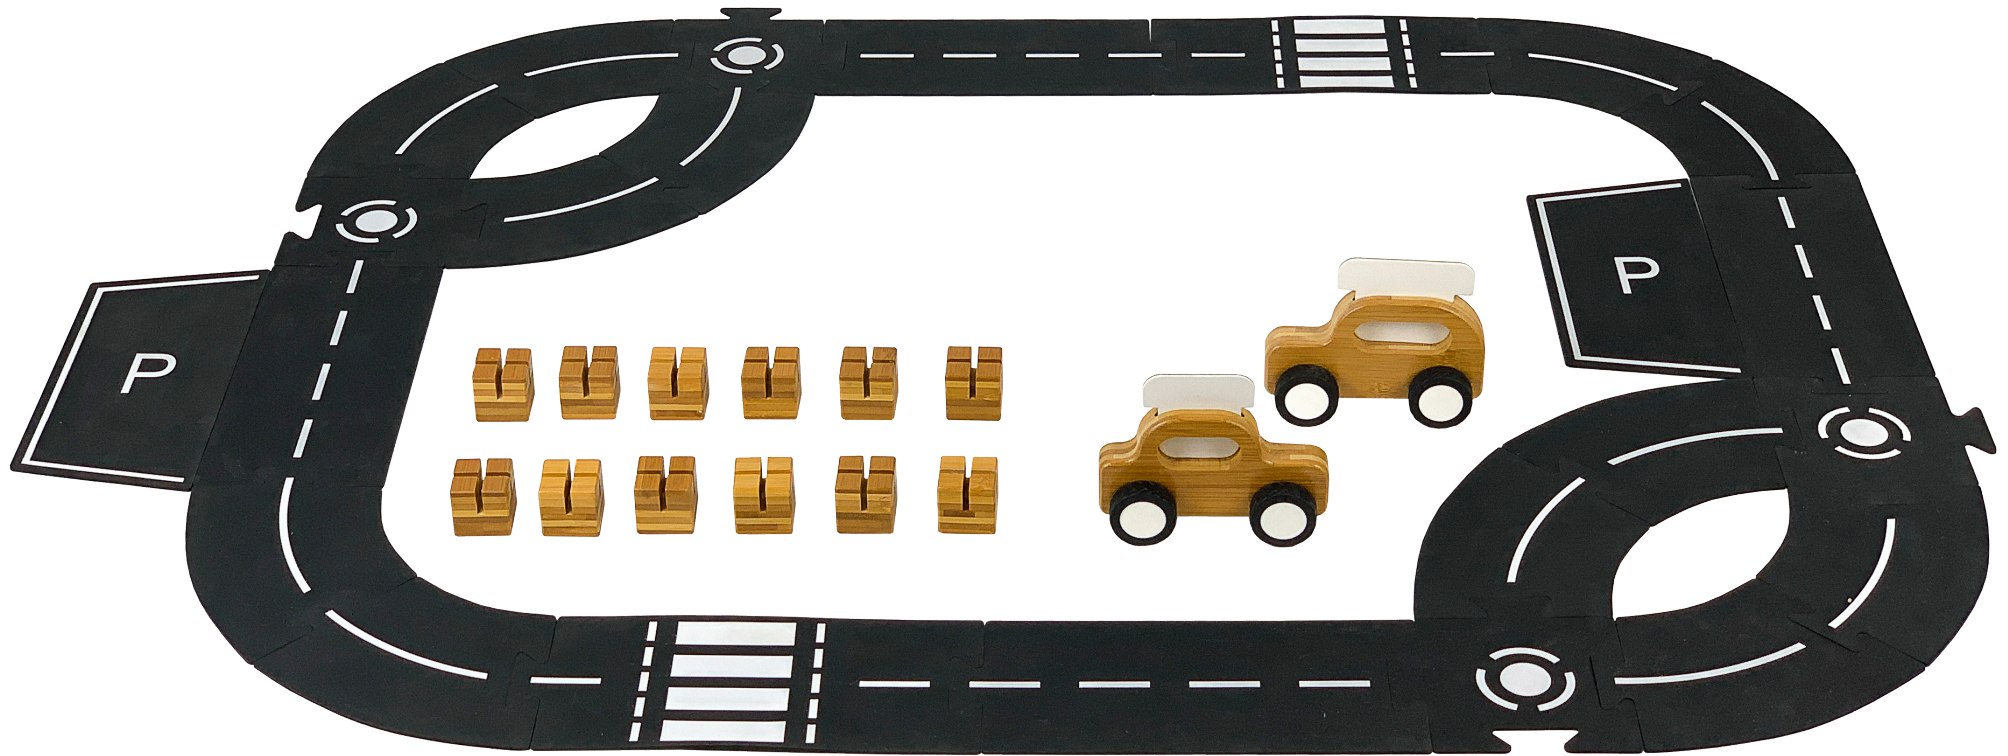

LEARN PLAY
NEXUS[®]

HIGHWAYS[™]

HOW TO

GET CREATIVE
CREATE YOUR WORLD

A BLANK CANVAS FOR BOUNDLESS CREATIVITY

Highways Starter Set

Age: 3+ **SKU:** 660007

Contents: Highways Flexi Roadway (24 pcs), Highways Bamboo Vehicles (2 pcs),
Highways Bamboo Blocks (12 pcs)

EXPLORE HOW THIS SET CAN
BE USED OVER THE NEXT
5 PAGES

HIGHWAYS

CREATE YOUR WORLD

MAKE YOUR OWN SCENERY

DRAW DESIGNS ONTO CARDBOARD

Highways Bamboo Blocks

Age: 3+ SKU: 660006
Contents: 48 Bamboo Blocks

SLOT CARDBOARD INTO BAMBOO BLOCK GROOVES

ADDITIONAL BLOCKS AVAILABLE IN SETS OF 48

MAKE YOUR OWN CAR INSERTS

TRACE AROUND THE TEMPLATES,
DRAW YOUR DESIGN, THEN CUT THEM
OUT AND PLACE INTO THE VEHICLES

HIGHWAYS™

HOW TO ✂

MAKE
YOUR OWN
BACKDROP

TAKE A CARDBOARD BOX
AND CUT ONE FACE OFF

THE THREE FACES LEFT CAN
BE USED TO MAKE YOUR
BACKDROP

THE REMAINING FACE CAN BE
USED TO MAKE YOUR SCENERY

HIGHWAYS™

CREATE YOUR WORLD

THE ONLY LIMIT
IS YOUR IMAGINATION!

HIGHWAYS

CREATE YOUR WORLD

HIGHWAYS™