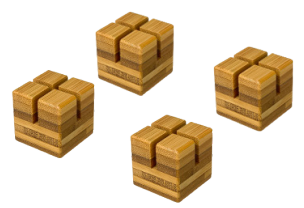

LEARN PLAY
NEXUS[®]

HIGHWAYS[™]

HOW TO

GET CREATIVE
CREATE YOUR WORLD

A BLANK CANVAS FOR BOUNDLESS CREATIVITY

Highways Starter Set

Age: 3+ **SKU:** 660007

Contents: Highways Flexi Roadway (24 pcs), Highways Bamboo Vehicles (2 pcs),
Highways Bamboo Blocks (12 pcs)

EXPLORE HOW THIS SET CAN
BE USED OVER THE NEXT
5 PAGES

HIGHWAYS

CREATE YOUR WORLD

MAKE YOUR OWN SCENERY

DRAW DESIGNS ONTO CARDBOARD

Highways Bamboo Blocks

Age: 3+ SKU: 660006
Contents: 48 Bamboo Blocks

SLOT CARDBOARD INTO BAMBOO BLOCK GROOVES

ADDITIONAL BLOCKS AVAILABLE IN SETS OF 48

MAKE YOUR OWN CAR INSERTS

TRACE AROUND THE TEMPLATES,
DRAW YOUR DESIGN, THEN CUT THEM
OUT AND PLACE INTO THE VEHICLES

HIGHWAYS™

HOW TO ✂

MAKE
YOUR OWN
BACKDROP

TAKE A CARDBOARD BOX
AND CUT ONE FACE OFF